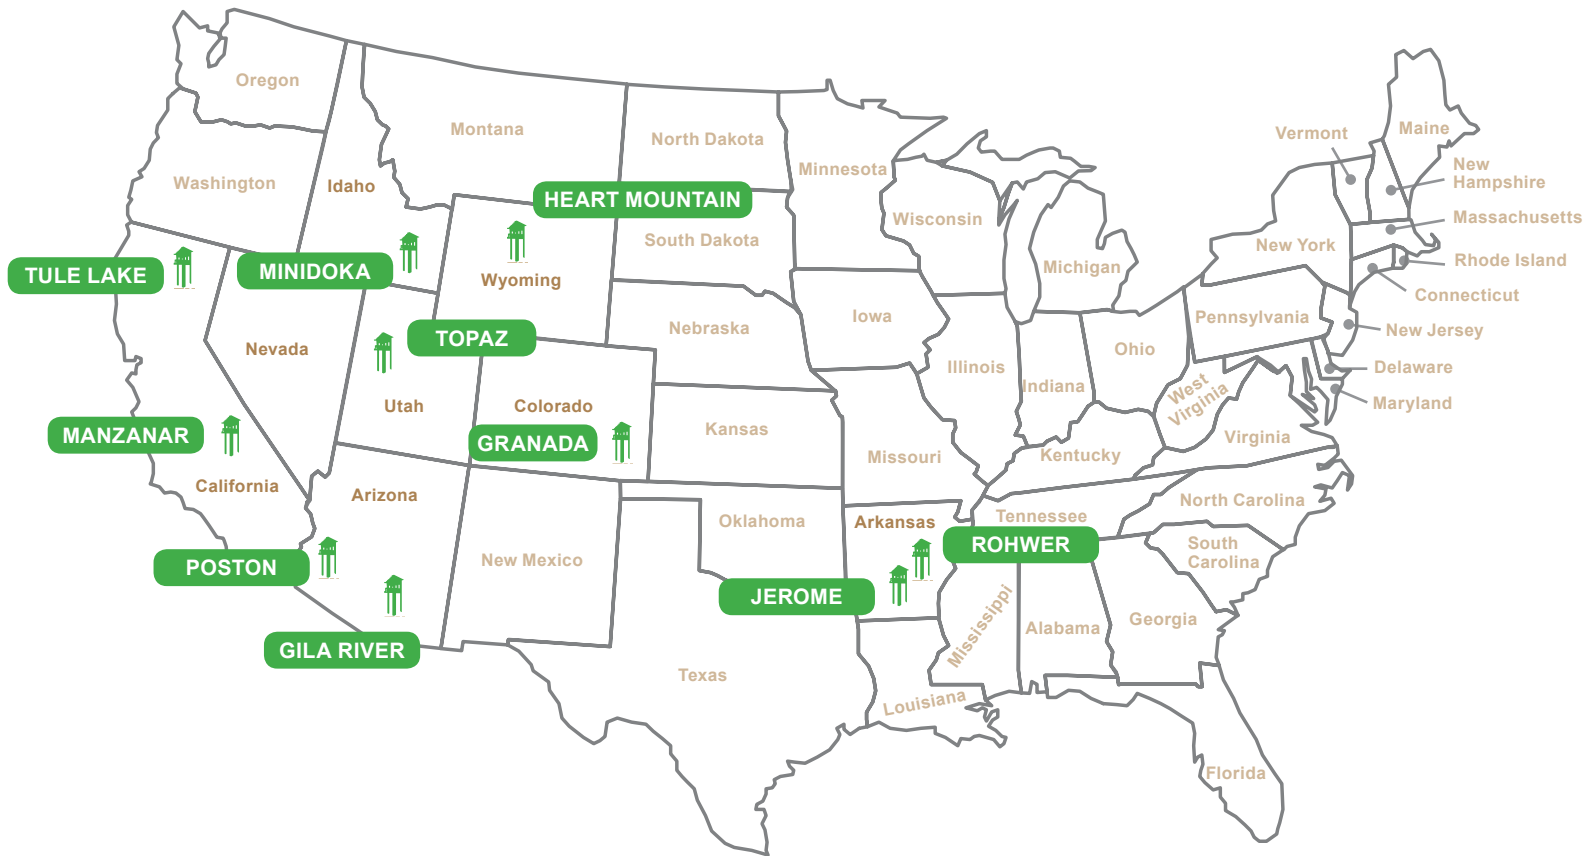

# INCARCERATION CAMPS MAP

The names and locations of the ten incarceration camps that housed Japanese Americans during World War II.

## 1. GILA RIVER INCARCERATION CAMP

Location: 45 miles southeast of Phoenix, in Pinal County, Arizona, near Sacaton; the Superstition Mountains loomed in the distance.

## 2. GRANADA INCARCERATION CAMP

Location: Prowers County, Colorado; located 14 miles east of Lamar and 20 miles west of the Kansas border in the Arkansas River Valley.

## 10. TULE LAKE INCARCERATION CAMP

Location: Klamath Falls Basin in Northern California, just south of the Oregon border. The closest town was Newell, California.